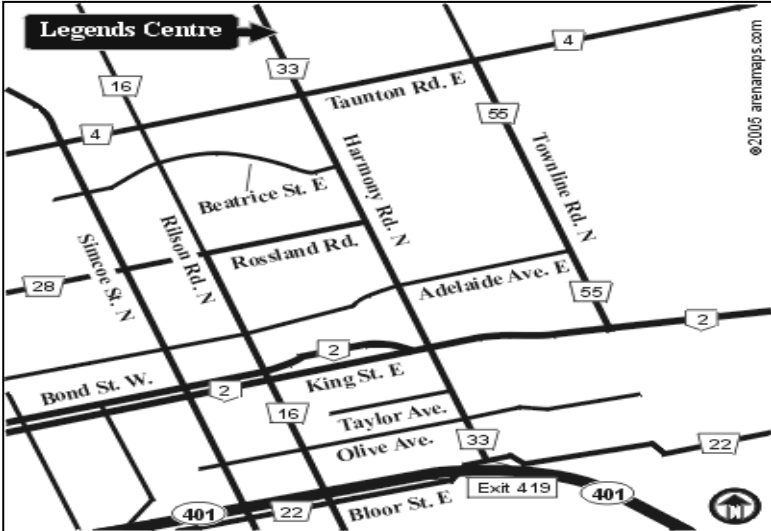

# Arena Maps

**General Motors Centre**  
(Home of the Oshawa  
Generals)  
99 Athol St. East  
Oshawa, ON L1H1J8  
905-438-8881

**Legends Centre**  
1661 Harmony Rd. N  
Oshawa, ON L1H7K5  
905-436-5455

**Campus Ice Centre**  
UOIT /Durham College  
2200 Simcoe St. N  
Oshawa, ON L1H7K4  
905-721-3230