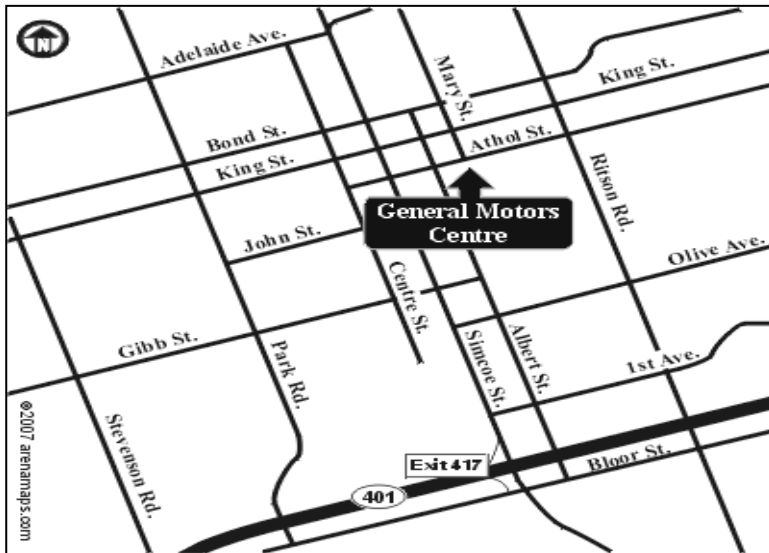

# Arena Maps

**General Motors Centre**  
(Home of the Oshawa  
Generals)  
99 Athol St. East  
Oshawa, ON L1H1J8  
905-438-8881

**Legends Centre**  
1661 Harmony Rd. N  
Oshawa, ON L1H7K5  
905-436-5455

**Campus Ice Centre**  
UOIT /Durham College  
2200 Simcoe St. N  
Oshawa, ON L1H7K4  
905-721-3230