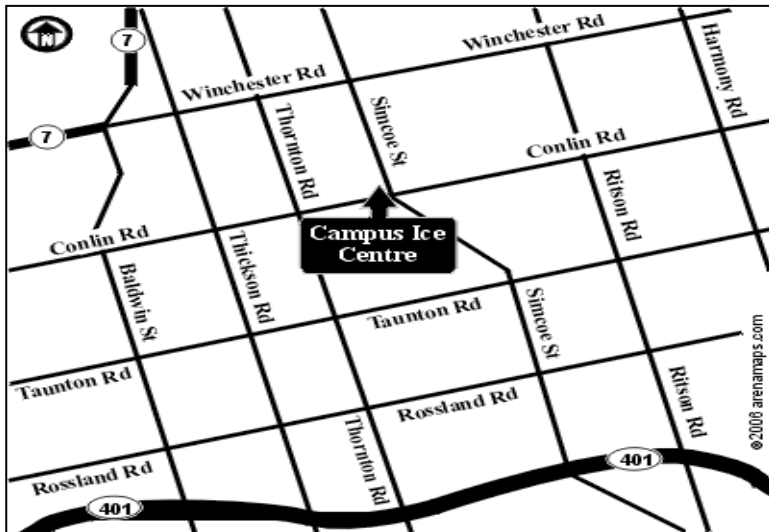

# Arena Maps

**General Motors Centre**  
(Home of the Oshawa  
Generals)  
99 Athol St. East  
Oshawa, ON L1H1J8  
905-438-8881

**Legends Centre**  
1661 Harmony Rd. N  
Oshawa, ON L1H7K5  
905-436-5455

**Campus Ice Centre**  
UOIT /Durham College  
2200 Simcoe St. N  
Oshawa, ON L1H7K4  
905-721-3230